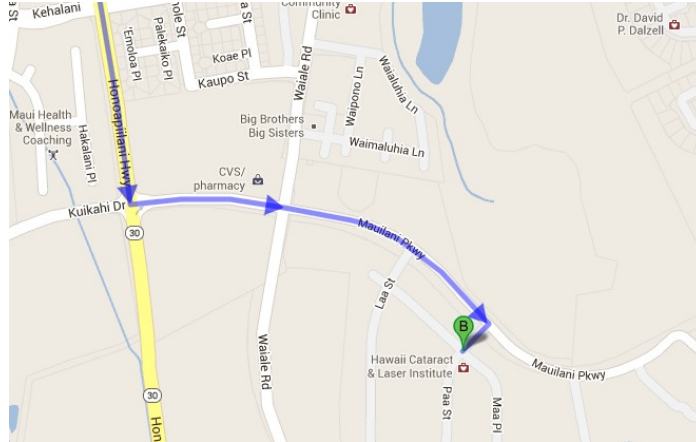

## Driving Directions & Map

(located right across of the new Oceanic Time Warner Cable building)

Directions from Wailuku(State Building):

1. Head south on HI-30 S/S High St toward Wells St  
Continue to follow HI-30 S

2. Turn left onto Kuikahi Dr

3. Continue onto Maulani Pkwy

4. Turn right onto Paa St  
Restricted usage road

5. On Left hand side 165 Maa Pl  
Kahului, HI 96793